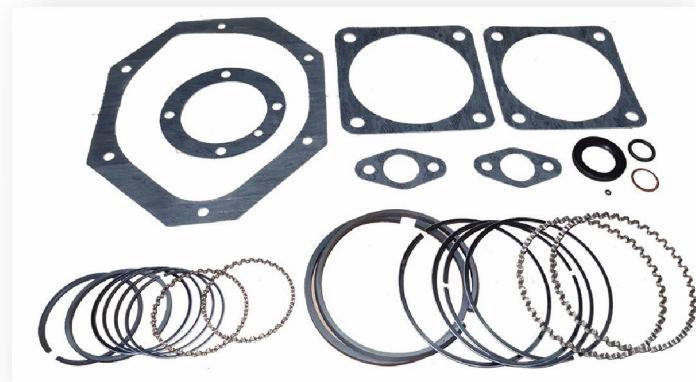

Service KIT For Model 2540

1. Bearing/Conn Rod Kit 32204307

No.	Description	QTY	Part No.	Part No.	SET
A	Bearing/Conn Rod Kit			32204307	1
	– Crankpin Bushing	1	30210165		
	– Connecting Rod	2	32198160		
	– Ball Bearing	2	95753604		
	– Ball Bearing W/Snap Ring	1	95951224		
	– Inner Bearing Spacer	1	32203218		
	Total	7			

2. Ring/Gasket Kit 32198400

No.	Description	QTY	Part No.	Part No.	SET
B	Ring/Gasket Kit			32198400	1
	– Gasket, Cover	1	30280531		
	– Oil Seal	1	32204570		
	– O-Ring	1	95022158		
	– Gasket, Cylinder Flange	2	30294201		
	– Manifold Gasket	2	32188377		
	– Frame End Cover Gasket	1	32183956		
	– Copper Gasket	1	95674750		
	– Ring Set	1	32198335		
	– Ring Set	1	32198376		
	– O-Ring	1	95022695		
	Total	12			